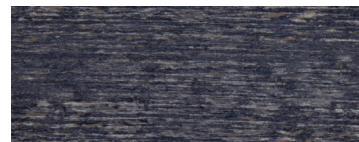

# WOOD

ASH

BEECH

BLACK

CHERRY

LIGHT OAK

MIXED

DARK WALNUT

EBONY

WENGE

DARK OAK

N 3

GRAPHITE

MAHOGANY