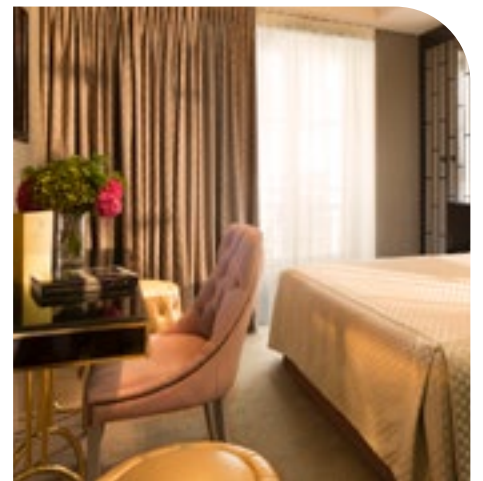

Marriot Victoria & Albert Hotel, Manchester, UK

LATEST PROJECTS

Silken Berlaymont, Brussels, Belgique
Grantley Hall 6* Hotel and Spa, Ripon, UK
Le Gray, Aqaba, Jordan
Restaurant Au crocodile, Strasbourg, France
Hotel & Spa Julien, Fouday, France